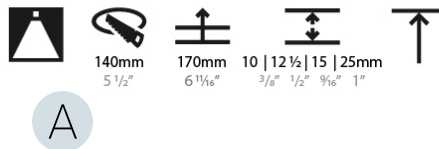

GENERAL

Series: Bioniq
 Subseries: Bioniq Round Deep
 Brand: Prolicht
 Division: Architectural
 Mounting Type: Trimless
 Mounting Location: Ceiling
 Subcategory: Downlight

PHYSICAL

Shape: Round
 Diameter (mm): 136
 Diameter (in): 5 3/8
 Height (mm): 151
 Height (in): 5 15/16
 Ceiling Thickness (mm): 10 / 12.5 / 15 / 25
 Ceiling Thickness (in): 3/8 or 1/2 or 9/16 or 1
 Min. Recessing Depth (mm): 170
 Min. Recessing Depth (in): 6 11/16
 Light Distribution: Downlight
 Weight (kg): 1.078
 Weight (lbs): 2.37
 Fixture Finish: SSR / BKV / CWI / CRY / HAB / UFT / ITA / RUA / FTG / MYG / LOD / PUS / FRO / FUP / KIA / POP / BLS / SPG / MEY / GOH / GUM / CHC / COM / ABZ / JAG / OBR / MOS / ROR
 Fixture Material: Aluminum Die Cast
 Cut-out Measurements: Ø 140mm / 5 1/2"
 Upon Request: Unique Ceiling Thickness

LED

Number of LEDs: 1
 Color Temperature (°K): 2700 / 3000 / 3500 / 4000
 Max. Delivered Lumen (lm): 2156 / 2244 / 2377 / 2425
 Nominal Lumen (lm): 2909 / 3028 / 3208 / 2373
 CRI: >90 CRI
 Lamp Life (hrs): 50000
 Upon Request: RGB-W Tunable White Special Color Temperature Special LED

OPTICAL

Reflector°: 18 / 34
 Optic: Lens Pack - No Lens / Linear Spread Lens / Honeycomb / Spread Lens
 Adjustability: Fixed
 Upon Request: Special Beam Angles

RATINGS AND CERTIFICATIONS

382, F 416-247-9319, www.zaneen.com
 Certified and Compliant for North American Standards
 IP rating: IP20