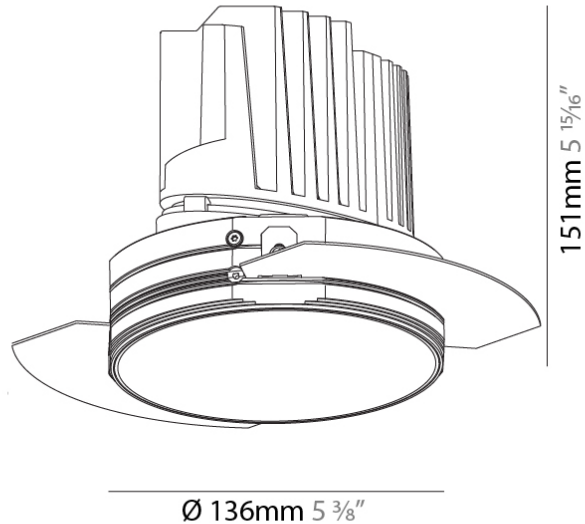

GENERAL

Series: Bioniq
 Subseries: Bioniq Round Deep
 Brand: Prolicht
 Division: Architectural
 Mounting Type: Trimless
 Mounting Location: Ceiling
 Subcategory: Downlight

PHYSICAL

Shape: Round
 Diameter (mm): 136
 Diameter (in): 5 3/8
 Height (mm): 151
 Height (in): 5 15/16
 Ceiling Thickness (mm): 10 / 12.5 / 15 / 25
 Ceiling Thickness (in): 3/8 or 1/2 or 9/16 or 1
 Min. Recessing Depth (mm): 170
 Min. Recessing Depth (in): 6 11/16
 Light Distribution: Downlight
 Weight (kg): 1.078
 Weight (lbs): 2.37
 Fixture Finish: SSR / BKV / CWI / CRY / HAB / UFT / ITA / RUA / FTG / MYG / LOD / PUS / FRO / FUP / KIA / POP / BLS / SPG / MEY / GOH / GUM / CHC / COM / ABZ / JAG / OBR / MOS / ROR
 Fixture Material: Aluminum Die Cast
 Cut-out Measurements: Ø 140mm / 5 1/2"
 Upon Request: Unique Ceiling Thickness

OPTICAL

Reflector°: 18 / 34
 Optic: Lens Pack - No Lens / Linear Spread Lens / Honeycomb / Spread Lens
 Adjustability: Fixed
 Upon Request: Special Beam Angles

RATINGS AND CERTIFICATIONS

382, F 416-247-9319, www.zaneen.com
 Certified and Compliant for North American Standards
 IP rating: IP20